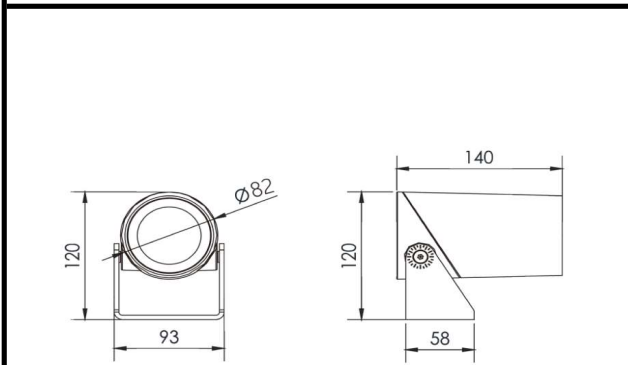

Sovitron Interior Pvt.Ltd.

Model Name	GOTHIC-1145U/DL-OSL-1145UF-1
Description	Flood light

Technical description	Image
-----------------------	-------

Dimension	Dia=82mm W=120mm H=140mm
Frame	Aluminium Die-cast
Color Tempertaure	RGBW
Power	8W
Total Luminous Flux	320 lm
Efficacy	40 lm/W
IP rating	66
Beam angle	3,8,25,10X45 Degree
Color Rendering	≥80
Mounting	Surface
Optics	Lens & Clear Glass
Dimming	NON-Dimmable
Operating Voltage	220-240 VAC
Standard Lifetime	L70 minimum at 50,000 burning hours

Dimension diagram

Remarks:-

Address: Plot #7 Saroorpur-Nangla Industrial Area,Ballabgarh-Sohna Road,Faridabad-121005
Email: info@sovitron.com